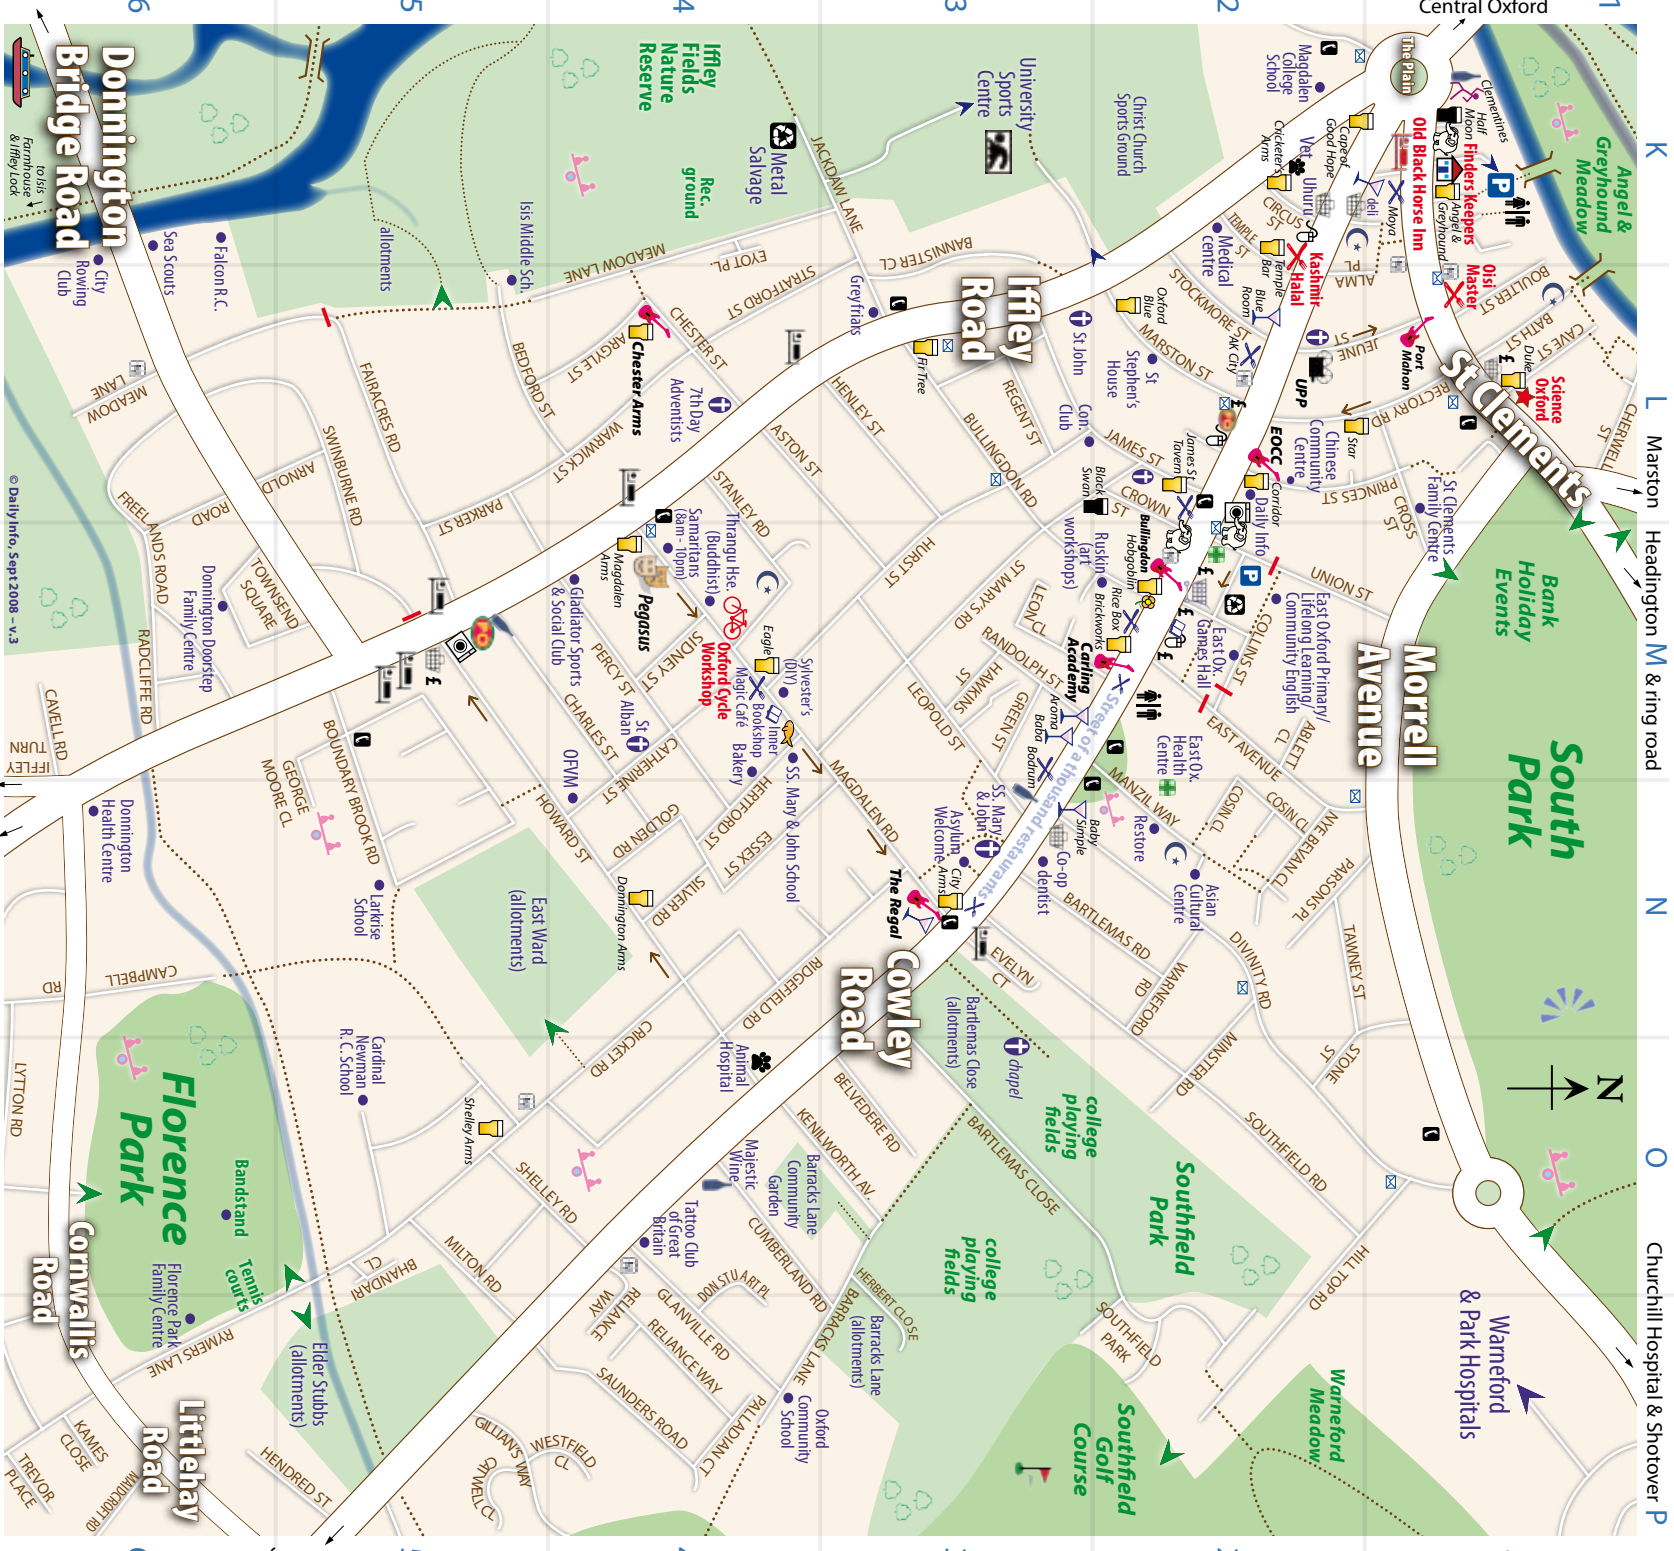

Letting Agents

Finders Keepers 27 St Clements, OX4 1AB
Tel: 200012 stclements@finders.co.uk www.finders.co.uk

FK Student Letting 285 St Clements, OX4 1AB
Tel: 260111 info@fkstudentletting.co.uk www.fkstudentletting.co.uk