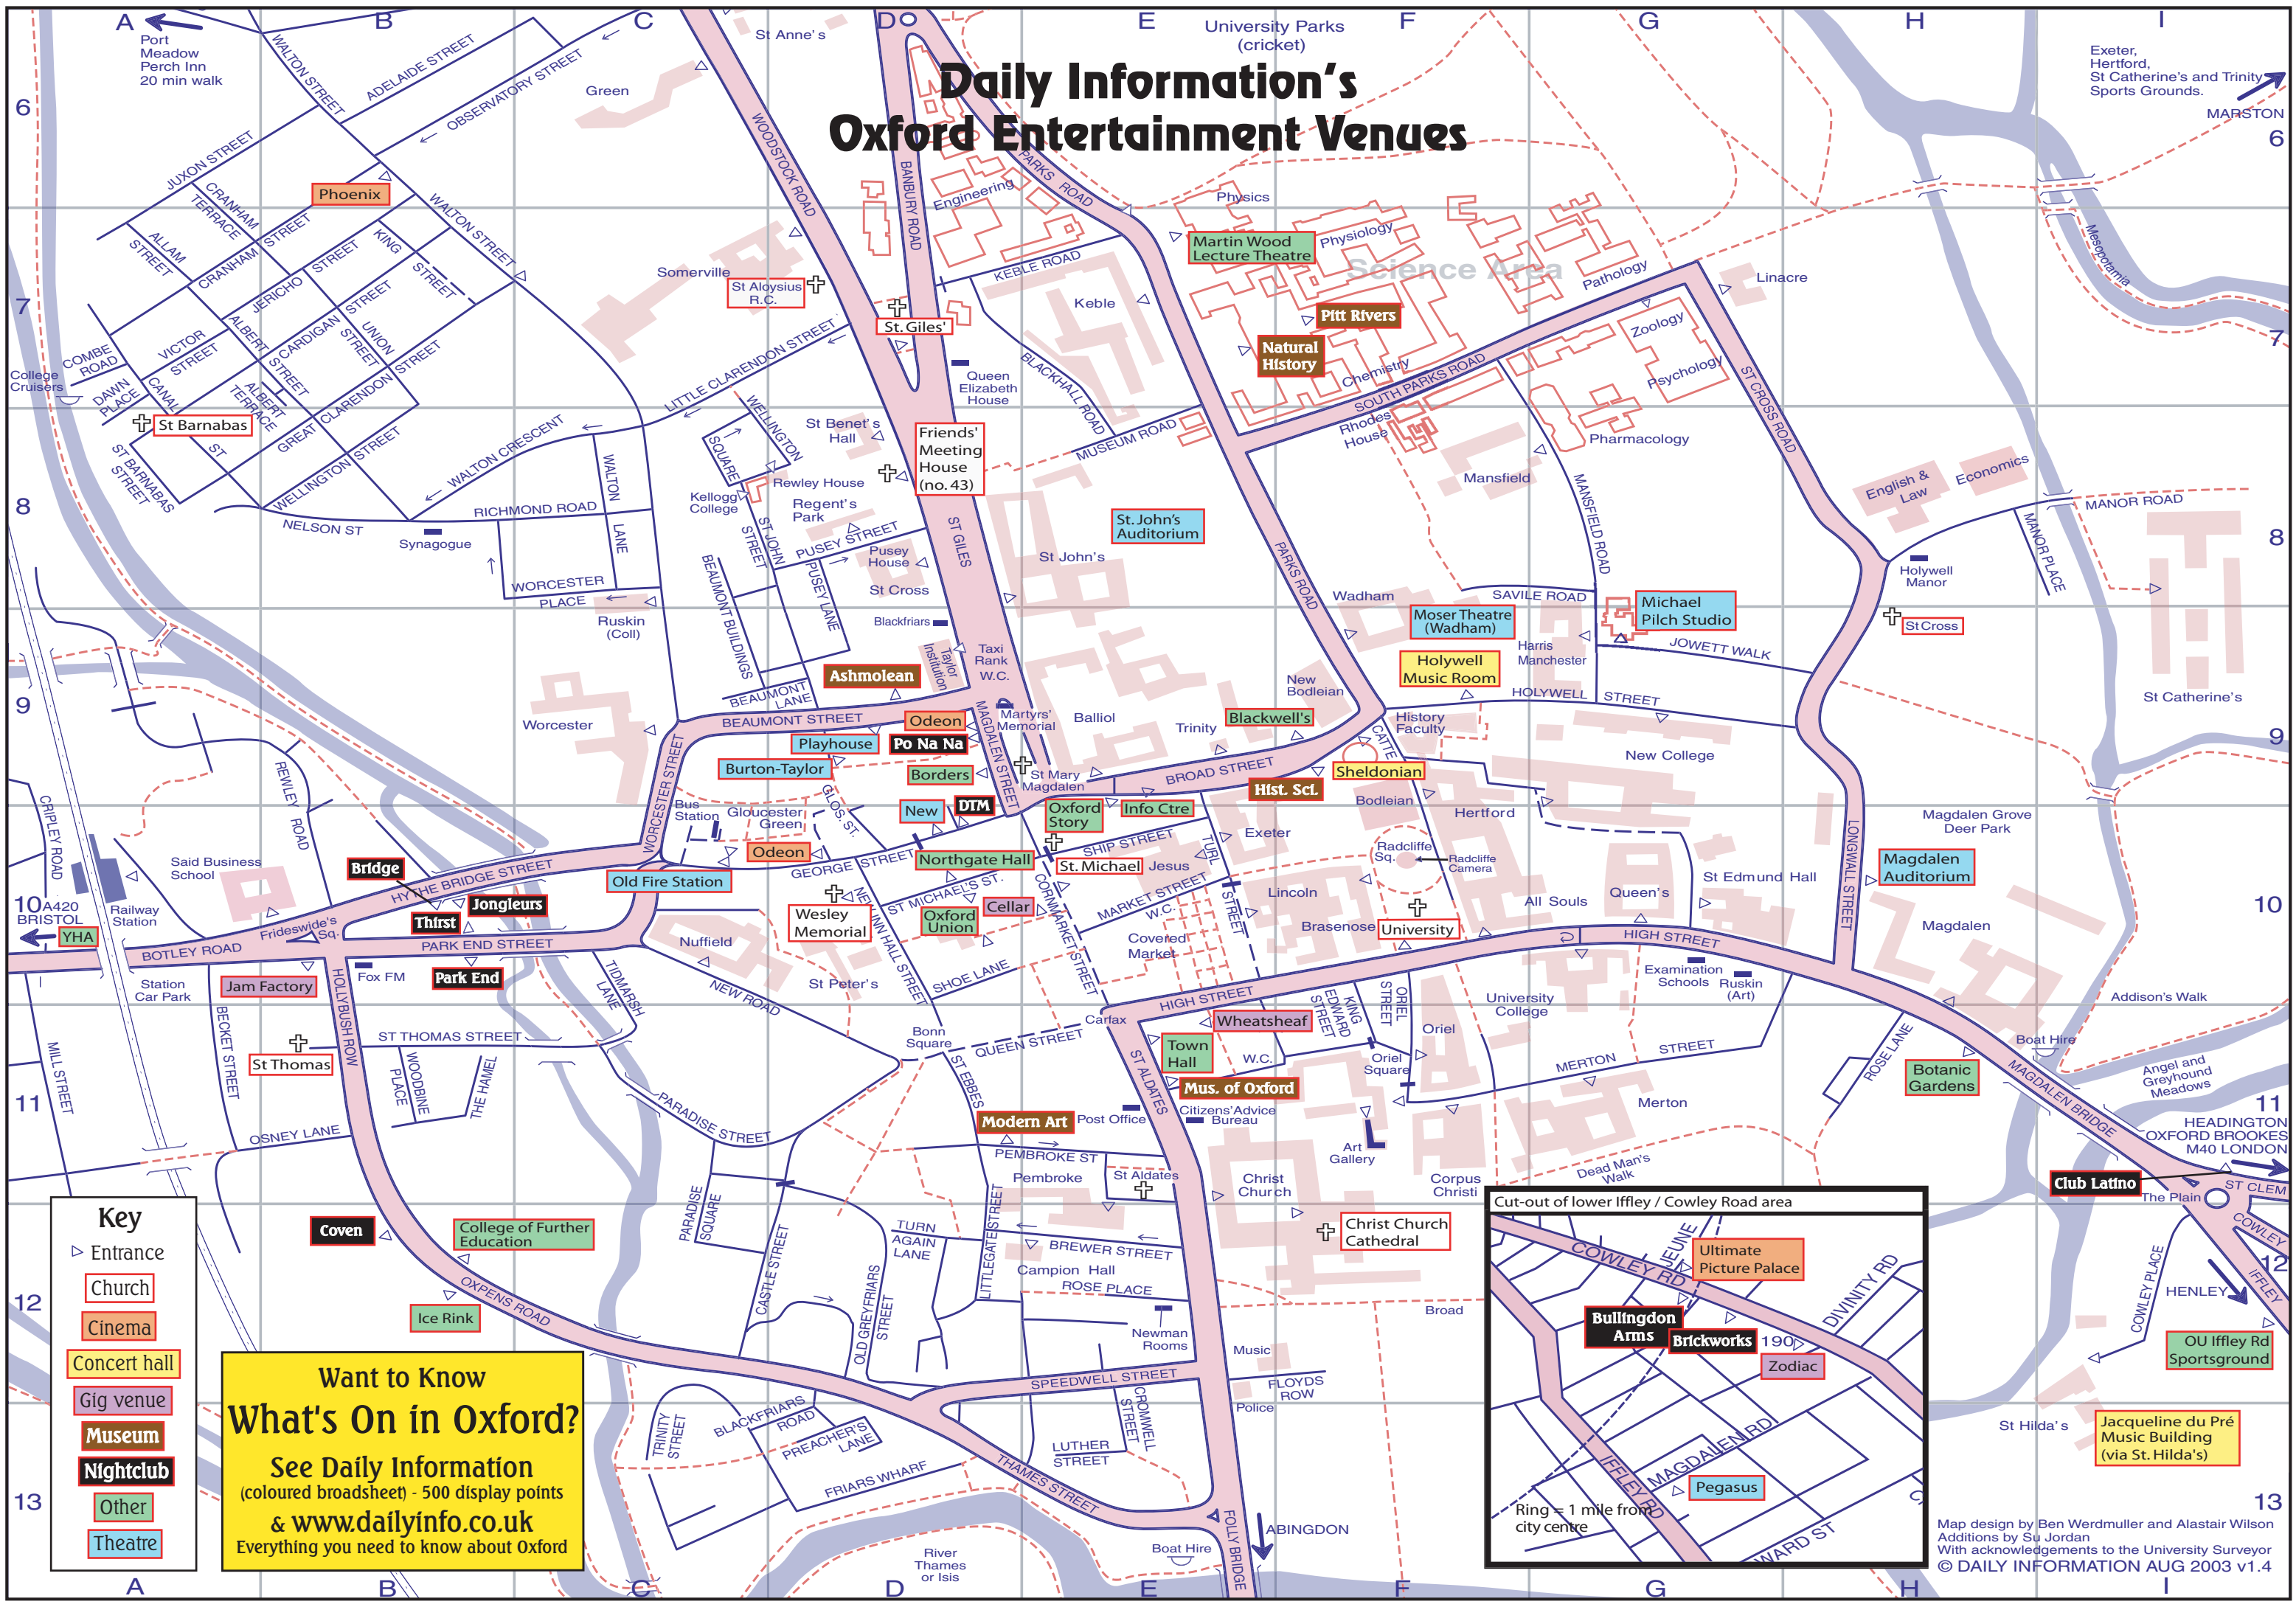

Daily Information's Oxford Entertainment Venues

- Key**
- ▷ Entrance
 - Church
 - Cinema
 - Concert hall
 - Gig venue
 - Museum
 - Nightclub
 - Other
 - Theatre

**Want to Know
What's On in Oxford?**
See Daily Information
(coloured broadsheet) - 500 display points
& www.dailyinfo.co.uk
Everything you need to know about Oxford

Cut-out of lower Iffley / Cowley Road area

Ring = 1 mile from city centre

- Ultimate Picture Palace
- Bullingdon Arms
- Brickworks
- Zodiac
- OU Iffley Rd Sportsground
- Pegasus
- Jacqueline du Pré Music Building (via St. Hilda's)

Map design by Ben Werdmuller and Alastair Wilson
Additions by Su Jordan
With acknowledgements to the University Surveyor
© DAILY INFORMATION AUG 2003 v1.4