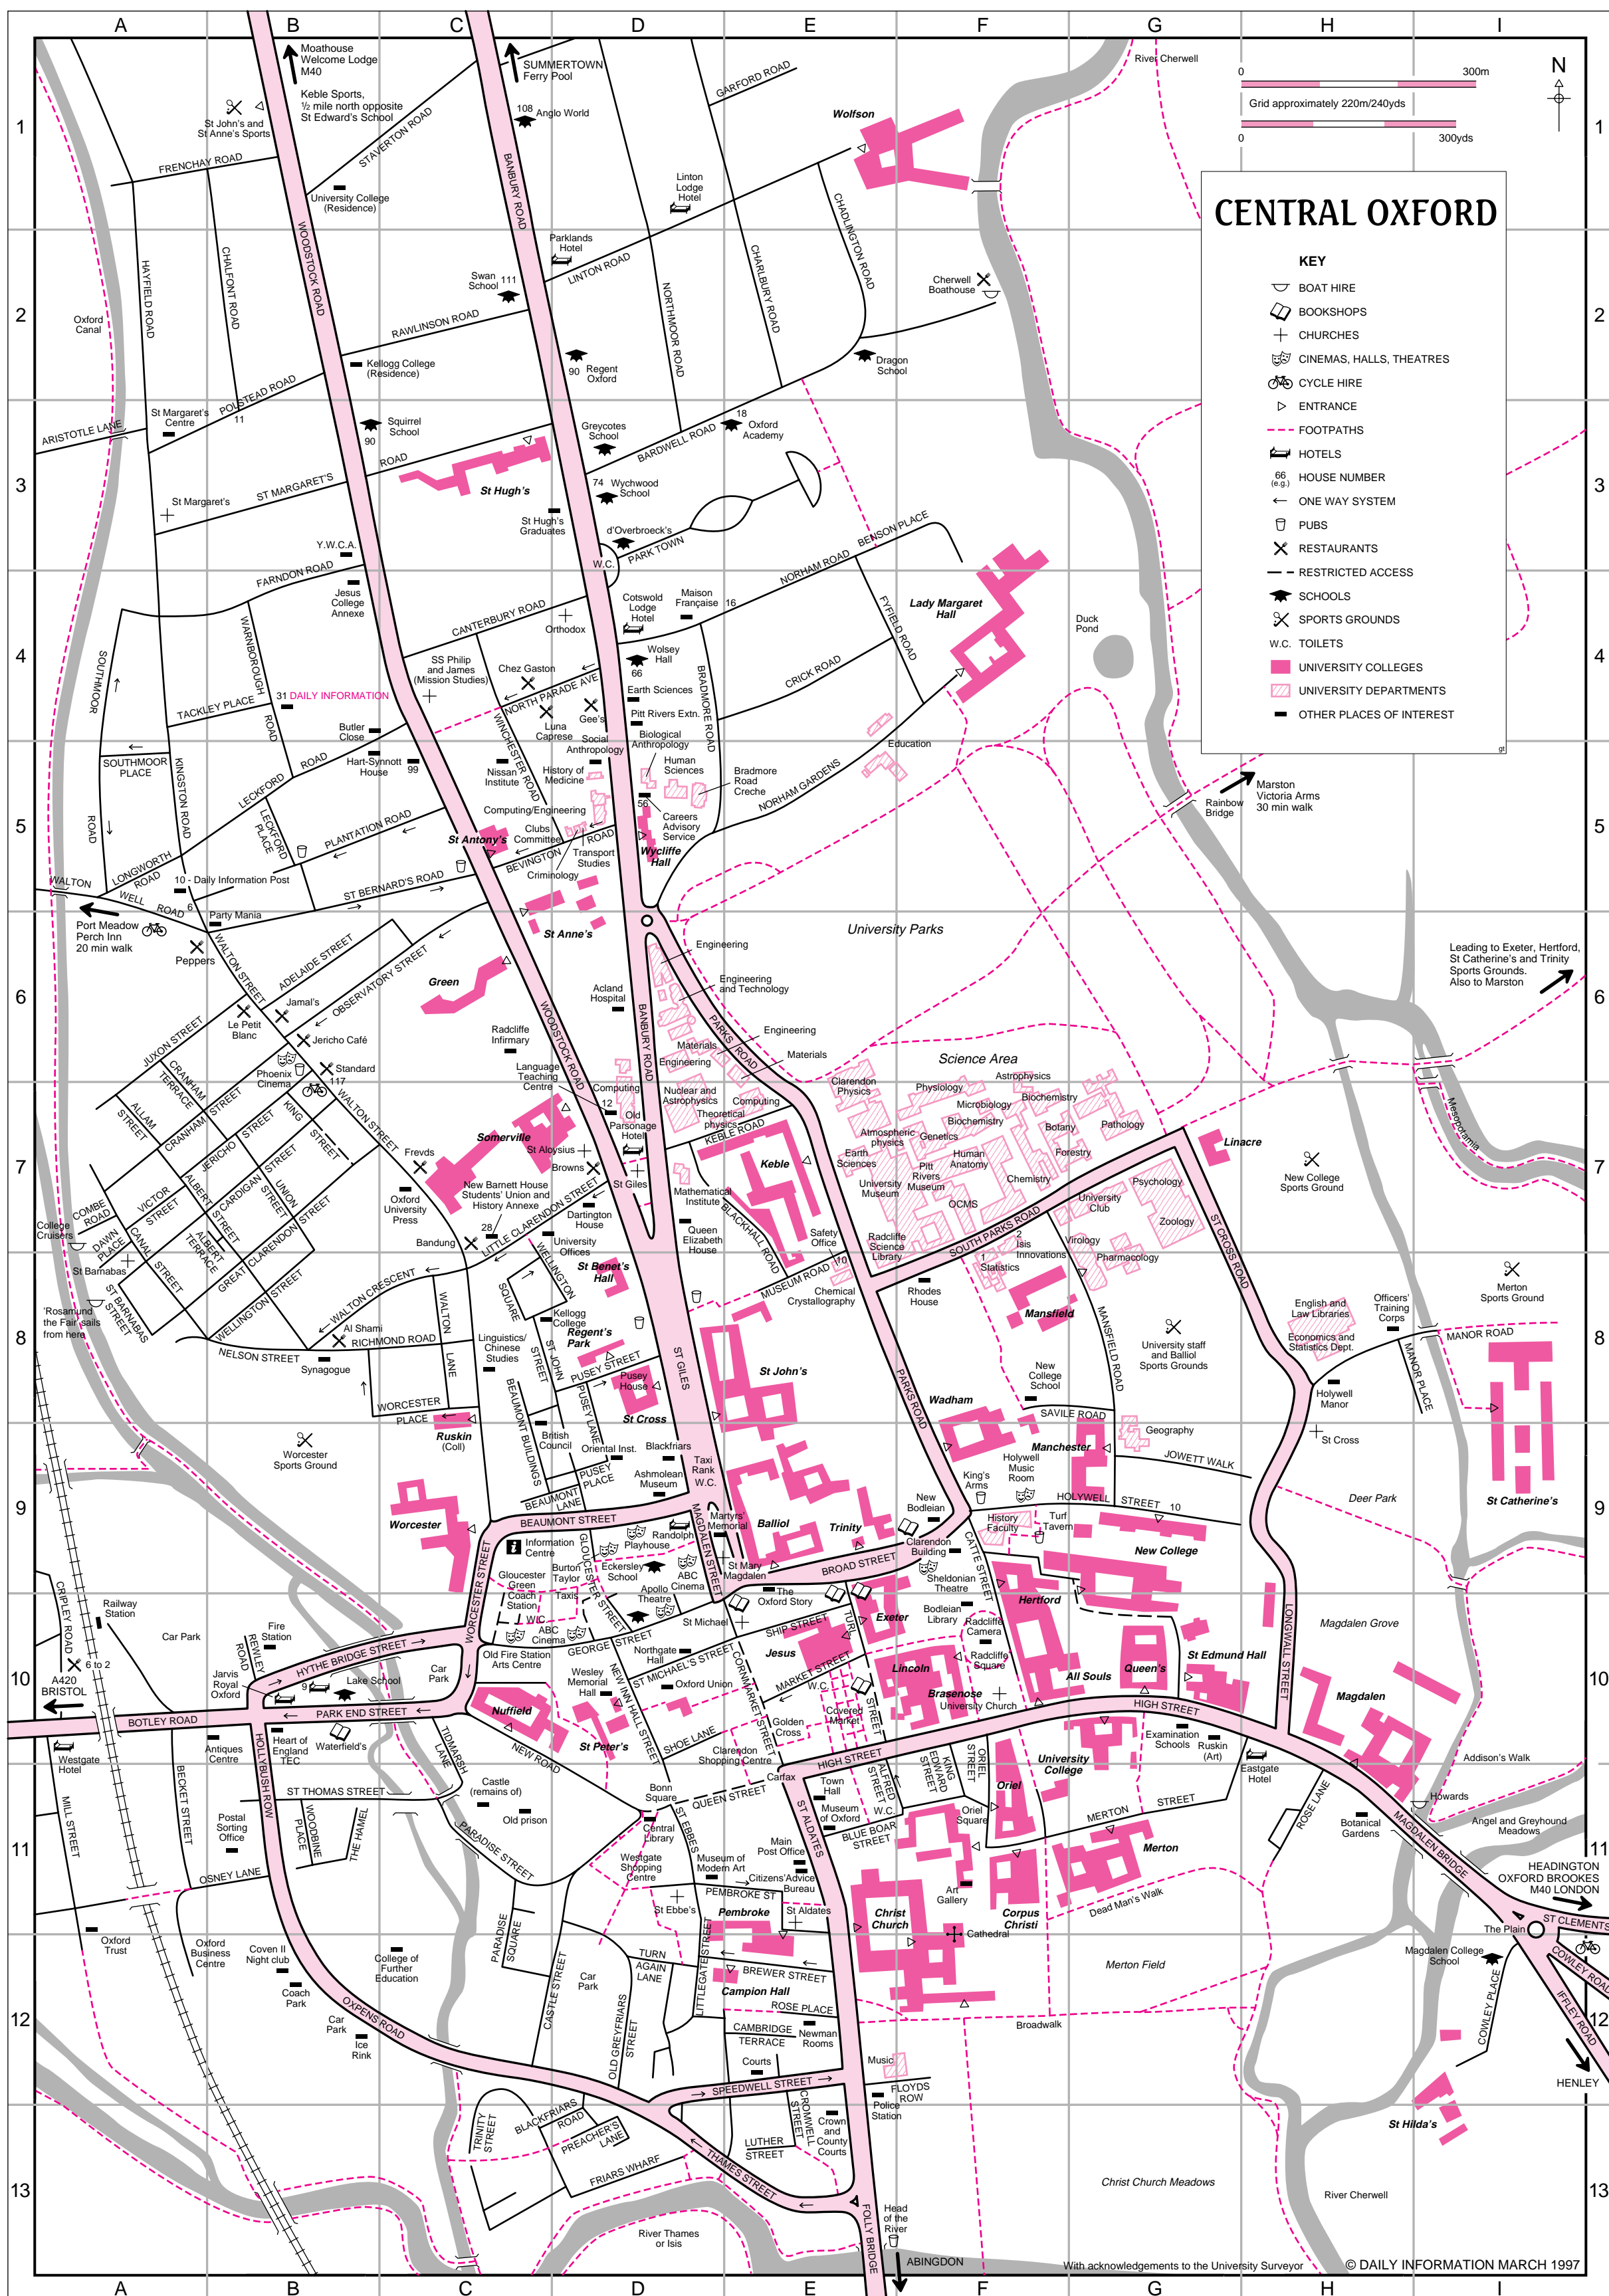

CYCLE HIRE

EDUCATION

Business
EAP, Merton Street (201711).....G11
OCT, at Wolsey Hall (512675).....D4

English Language
Anglo World (515808).....C1
Eckersley (721268).....D9
Regent Oxford (515506).....D2
Lake (724312).....B10
OISE.
Market Ave 2 (247272).....E10
OTC (793333).....12 King Edward Street.....F10
Swan (553201).....C2
UTS, at Wolsey Hall (516162).....D4

Further Education
College of Further Education (245871).....C12
Heart of England TEC (200466).....B10

Higher Education
Oxford Brookes University (741111).....1m East of I11

Schools
St Edward's (319204).....1/2m N. of B1
Dragon (315400).....E2
Squirrel (558279).....B3
Oxford High (559888).....D0
Greycotes (515647).....D3
Wychwood (557976).....D3
New College (243657).....F8
Magdalen College (242191).....I12

Secretarial

Marlborough, King Edward St F11
Oxford and County, NW St Giles D7

Tutorial

GARDENS, PARKS

HALLS (MUSIC, FUNCTIONS)

Martyrs' Memorial.....D9

NIGHTCLUBS & SIMILAR
Coven, next to Coach Park (242770).....B12
Downtown Manhattan, next to Apollo (721101).....D10
Fifth Avenue, Westgate (245136).....D11
Zodiac, 196 Cowley Rd. 1m East of I12
Park End Club (250181).....B10

SERVICES
Daily Information.....B4
Adverts (24hrs).....554444
Publications.....553377
Computers.....310011
Fax.....559298
E-mail: dailyinf@dailyinf.demon.co.uk
http://www.demon.co.uk/dailyinf
Citizens' Advice Bureau (247578).....E11
Information Centre (726871).....C9
Petrol, City Motors, 24hrs.....2m North of B1
Petrol, Oxpens, 07:00-23:00.....B12
Post Office (781331).....E11

SPORTS
Balliol.....G8
Cricket, University Parks (271585).....E6
Exeter, Hertford, St Catherine's & Trinity, East of 16 Ice Rink (248076).....B12
Keble, 1/2m North of B1
Merton.....I8
New College.....H7
St Anne's.....B1
St John's.....B1
Swimming, Ferry Pool (510330).....D0
& Temple Cowley.....2m East of I12
University Sports Ground, Ifley Rd (240476).....I13
University Staff.....G8
Worcester.....B9

STREETS OF SPECIALITIES
Bookshops: Broad St.....E9
Dentists: Beaumont St.....C&D9
Inexpensive Restaurants: Cowley Road.....I12
Walton St.....C7-B6
Lawyers: King Edward St.....F11

STUDENT RESIDENCES
Away from main buildings
Hart-Synnott House.....B5
Holywell Manor.....H8
Jesus College.....B4
Kellogg.....D2
St Hugh's.....B3
Summertown Graduate Centre (554410).....369 Banbury Rd. 1/2m North of C1
University College.....B1

THEATRES
Apollo (244544).....D10
Burton-Taylor (792797).....D9
Rose, Newman Rooms.....E12
Old Fire Station (794494).....C10
Pegasus, off Ifley Rd (72851).....1m E. of I12
Playhouse, Beaumont St (798600).....D9

TOILETS
C10, D3, D9, E10, E11

TRANSPORT
Buses:
Cormmarket St.....E10
Queen St.....E11
Coach Station (727002 / 711312 / 772250).....C10
Railway Station (722333).....A10

LIBRARIES
Bodleian (277000).....F10
Central, Westgate (815509).....D11
English (271050) & Law (271463).....H8
New Bodleian (277000).....F9
Radcliffe Camera (277200).....E7
Radcliffe Science (272800).....E7

LOCAL GOVERNMENT & SIMILAR
Law Courts (264200).....E12
Police Station (266000).....E12
Town Hall (249811).....E11

MUSEUMS & MONUMENTS
Ashmolean (278000).....D9
Christ Church Picture Gallery (276172).....F11
Museum of Modern Art (272733).....D11
Oxford Story (790055).....E9
Pitt Rivers (Anthropology) (270927).....F7
University Museum (270949) recording) (272950 enquiries).....F7

Get your message across – put it in
DAILY INFORMATION
Adverts: 554444 (24hrs) • Publications: 553377
Computers: 310011 • Fax: 559298