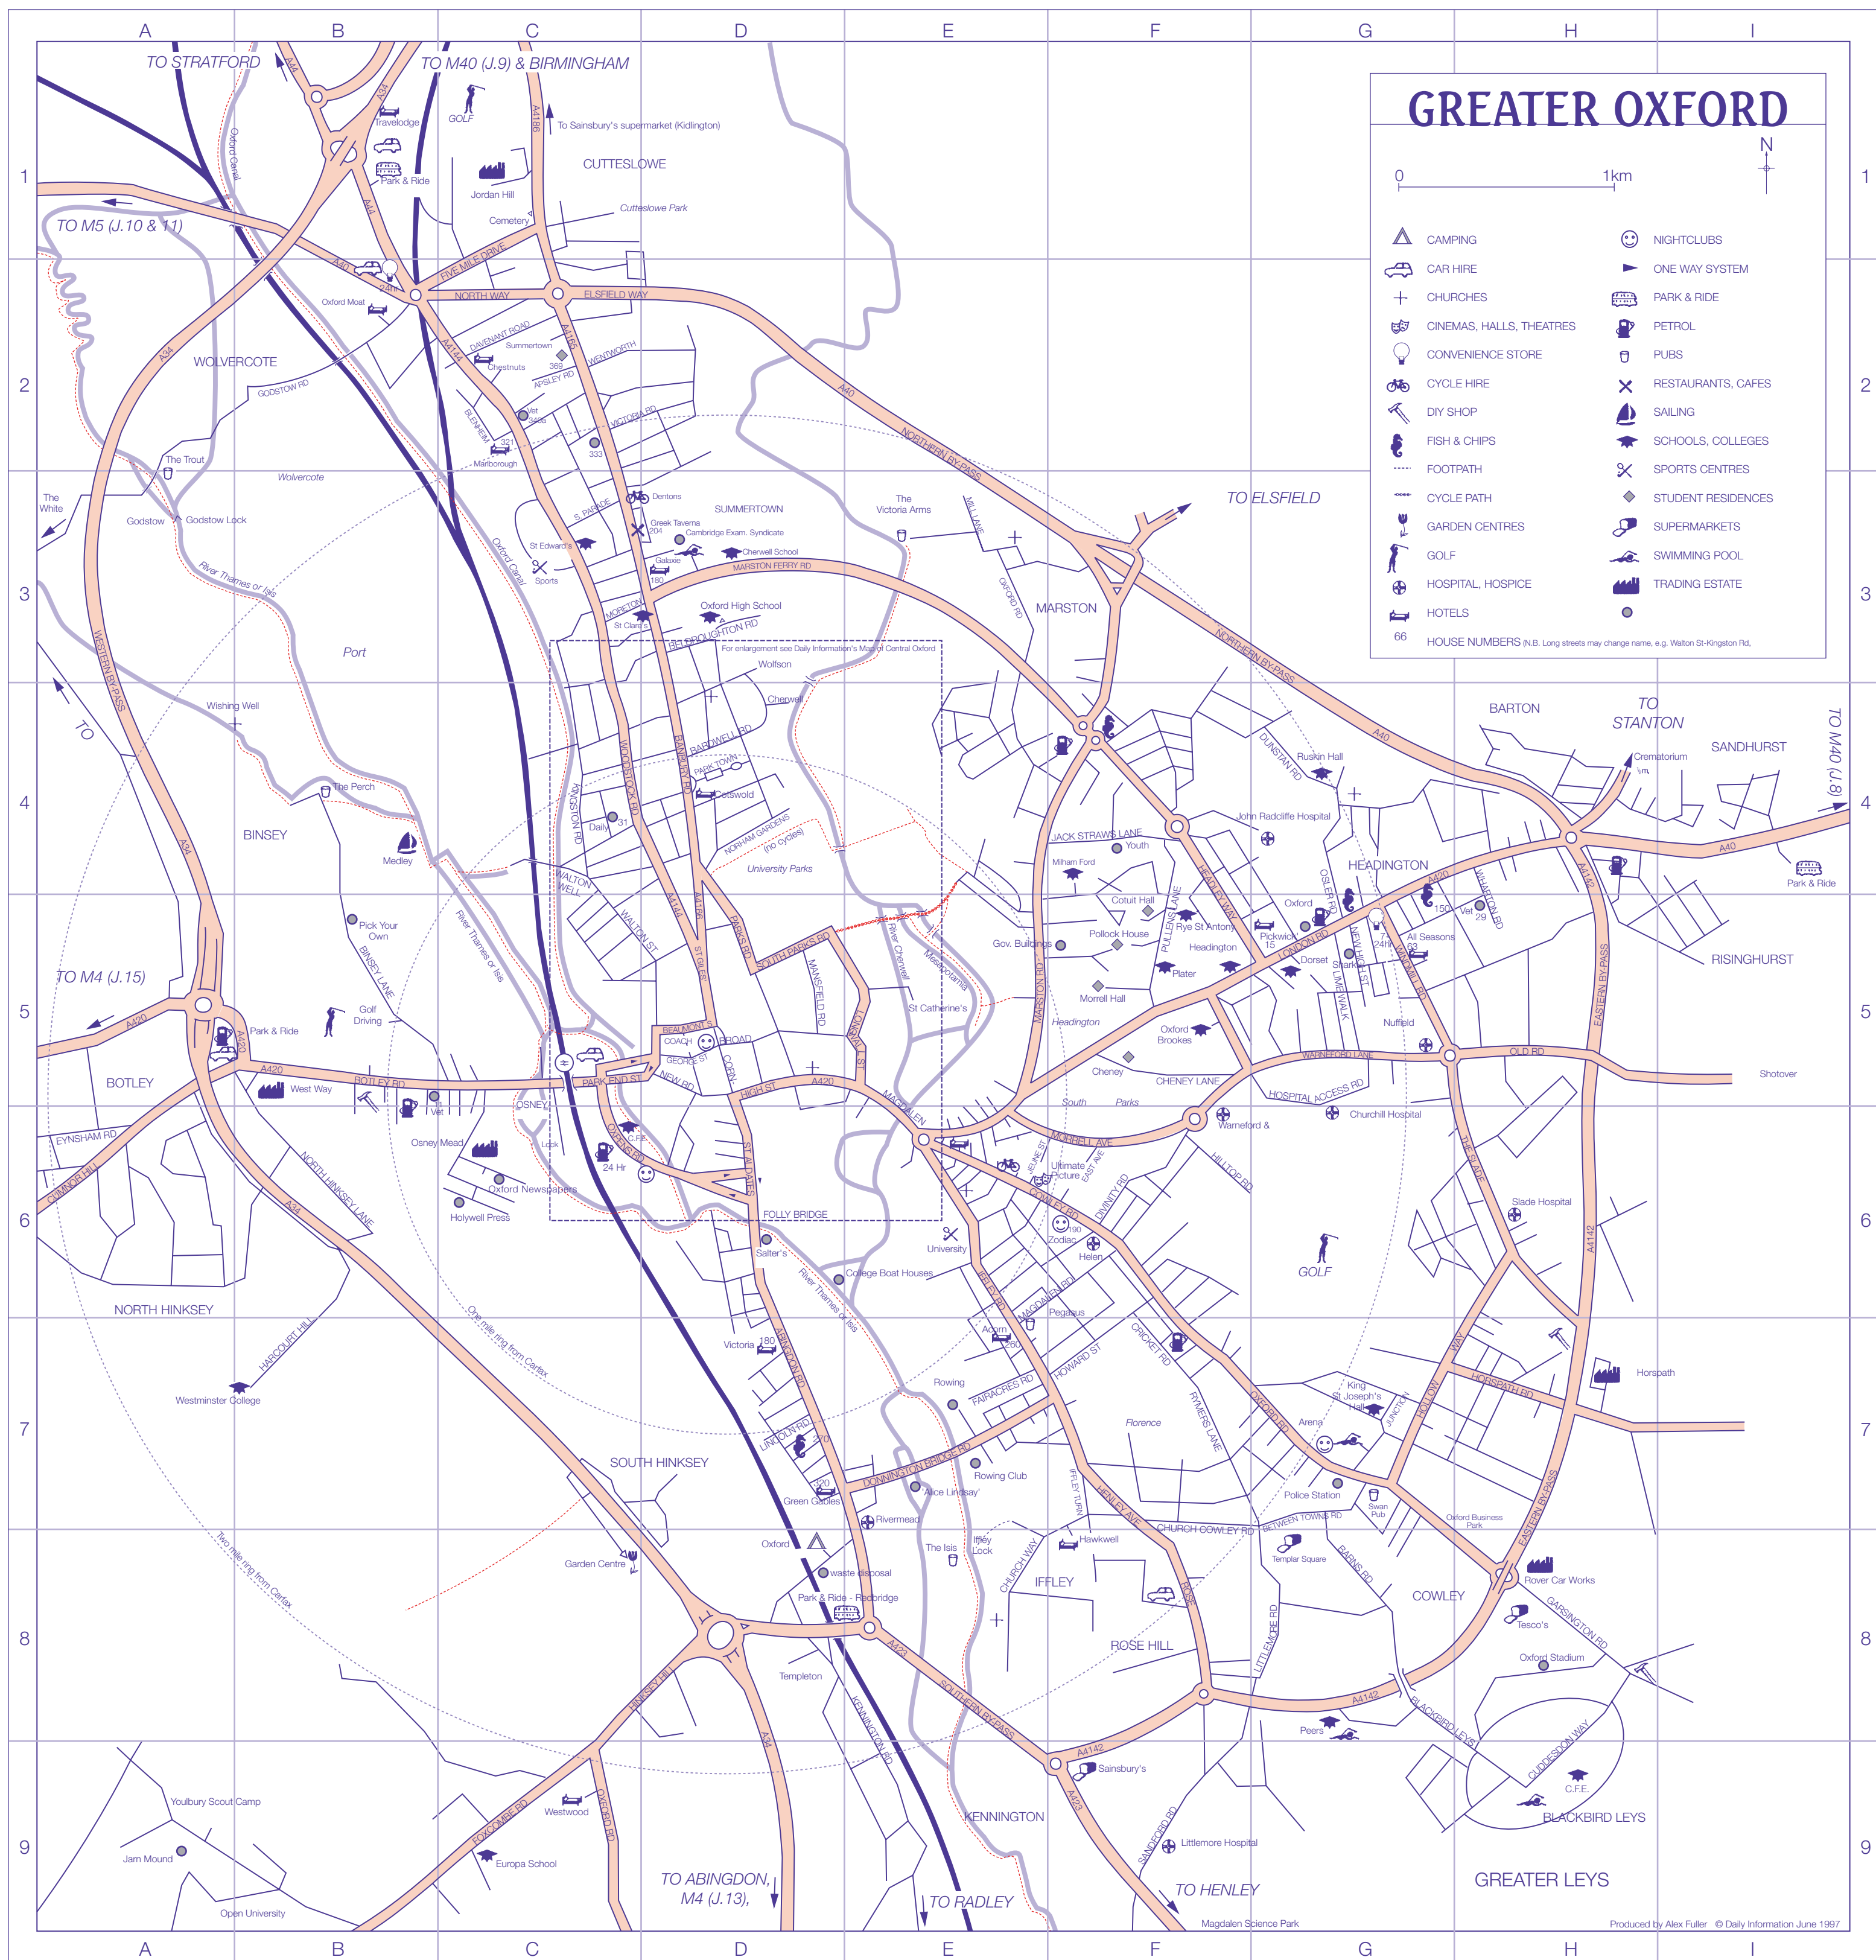

FISH & CHIPS

Ruskin Hall 63437 .....G4
St Clare's 552031 .....D3
Templeton 735422 .....D8
(Business Management)
Westminster College 247644 .....B7
Wolfson College 274100 .....D3

CONVENIENCE STORES

Roundabout (24hr) 311625 .....B2
7-Eleven (24hr) 750766 .....G5

CYCLE SHOPS & CYCLE HIRE

Botley Road Cycles/Warlands 723100 .....C5
Beeline 246615 .....E6
Dentons 553859 .....C3

GUEST HOUSES

Chestnuts 553375 .....C2
Galaxie 515688 .....D3
Green Gables D7
Marlborough House 311321 .....C2
Old Black Horse 244691 .....E6
Pickwicks 750487 .....G5

HALLS

Masonic Centre 554719 .....C2

HOSPITALS

Churchill 741841 .....G6
John Radcliffe 741166 .....G4
Littlemore 778911 .....F9
Nuffield Orthopaedic 741155 .....G5
Rivermead Hospital 240321 .....E7

GARDEN CENTRES

Kennedy's Garden Centres 326066 .....C8
Homebase H7

HOSPICES

Slade Hospital H6
Warneford 741717 .....F6

HOTELS

Backpackers 721761 .....C5
YHA 62997 .....F4
Cotswold Lodge 512121 .....D4
Hawkeell House 749988 .....F8
Oxford Moat House 489988 .....B2
Victoria Hotel 724536 .....D7
Welcome Lodge 554301 .....B1

HOSTELS

Slade Hospital H6
Warneford 741717 .....F6

HOTELS

MONUMENTS

Godstow Nunnery A3
Jarn Mound A9
Wishing Well B4

NIGHTCLUBS

LESBIAN & GAY CENTRE

(Northgate Hall) 200249 (eves) D5
Index continues below...

PARK & RIDE

Pear Tree B1
Redbridge E8
Seacourt B5
Thornhill I4

PARKS

Cutteslowe C1
Florence Park .....around F7
Headington Hill Park A3
Port Meadow .....around A3
South Parks F6/F5

PETROL

Mobil F4
Murco C6
Q8 .....F7
Roundabout 311625 .....B2

PUBS

The Isis 247006 .....E8
The Perch, Binsey Lane 240386 .....E8
The Trout 554485 .....A3
White Hart 244372 .....1m. West of A3
Victoria Arms (Vicky Arms) 241382 .....E3

RESTAURANTS

Café Coco 200232 .....E6
Cherwell Boathouse 552746 .....D4
Freud's 311171 .....C5/D5
Greek Taverna 511472 .....C3

SCHOOLS

Cherwell 558719 .....D3
d'Overbroeck's 310000 .....D4
Frideswide 511285 .....D3
Headington High 62711 .....F5
Milham Ford (Girls) 243468 .....F4
Oxford High (Girls) 559888 .....D3
Peers 774311 .....G8
Rye St Antony (R.C. Girls) 62802 .....F5

St Edward's 319204 .....C3
English Language Schools:
Europa 735370 .....E6
King's St Joseph's Hall 711829 .....C1

SERVICES

Daily Information 310011 .....C4

SPORT

Douglas Bader Centre C3
Ice Rink 248076 .....D6
Medley Sailing Club B4
Oxford Stadium 778222 .....H8
Oxford United 61503 .....G5
Rowing Club (Donnington Bridge) E7
University Sports Ground E6

STUDENT RESIDENCES

Cherwell Hall 483113 .....F5
Cotuit Hall 483863 .....F5
Morrell Hall 485013 .....F5
Pollock House 385222 .....C5
Ruskin Hall 63437 .....G4
Summertown House C2

SUPERMARKETS & SHOPPING CENTRES

SEE ALSO CONVENIENCE STORES
Sainsbury's, Heyford Hill 771146 .....F9
Sainsbury's, Kidlington 8412111m. North of C1
Templar Sq. Centre 778864 .....G8

SWIMMING POOLS (INDOOR)

Peers 779348 .....G8

THEATRES

Apollo 244544 .....D5
Burton Taylor 793797 .....D5
Old Fire Station 794490 .....D5
Pegasus 722851 .....E6
Playhouse 798600 .....D5

TRADING ESTATES/BUSINESS PARKS

Horspath H7
Jordan Hill C1
Magdalen Science Park .....South of F9
Osney Mead C6
Oxford Business Park G7

VETS

Beaumont Veterinary Hospital 243225 .....B5
Headington branch, Wharton Rd H5
Woodstock Road branch C2
Bartholomew 242600 .....E6
Between Towns Road Veterinary Surgery 774173 .....G7

OTHER

Cambridge Local Exam Syndicate D3
Godstow Lock A3
Iffley Lock E8
Lesbian & Gay Centre 200249 .....D5