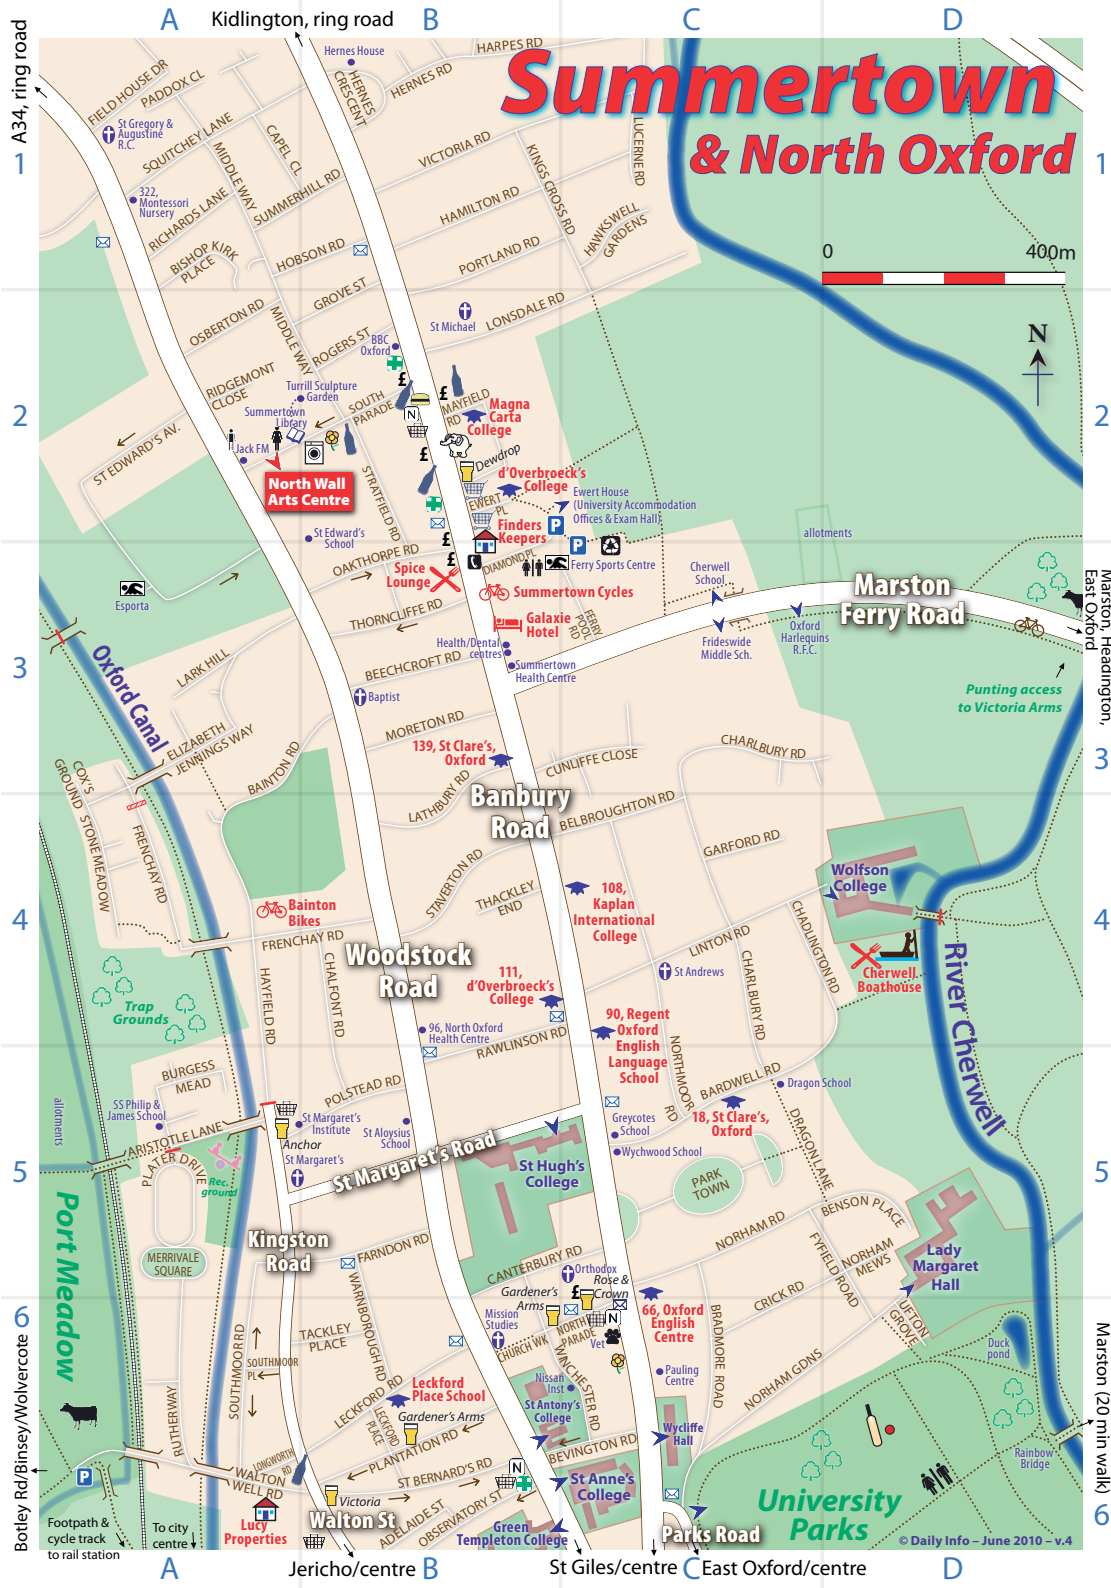

Summertown & North Oxford

Summertown

(see map, left)

Entertainment Venues

The North Wall Arts Centre

A2

South Parade, Summertown, OX2 7AW **Award-winning arts centre with an innovative theatre, comedy and concert programme and regular art exhibitions.** Tel. 319450 www.thenorthwall.com

Food

Cherwell Boathouse

D4

Spice Lounge

B3

Bike Shops & Services

Bainton Bikes

A4

Summertown Cycles

B3

Letting Agents

Finders Keepers

B2/3

226 Banbury Road, OX2 7BY **Property services.** www.finders.co.uk Tel. 311011 oxford@finders.co.uk

W Lucy and Company Limited (Properties Division)

A6

Eagle Works, Walton Well Road, OX2 6EE **Property services.** [Tel. 559973](mailto:Tel.559973) Sun.1513970.properties@wlucy.co.uk www.lucyproperties.co.uk

Hotels

Galaxie Hotel

B3

Educational Establishments

d'Overbroeck's Sixth Form

B2&B4

Swan Building, 111 Banbury Rd, OX2 6JX & Ewert Place, OX2 7DB
Tel. 310000 Fax. 552296 mail@doverbroecks.com www.doverbroecks.com

Kaplan International College

C4

108 Banbury Road, OX2 6JU
Tel. 515808 Fax. 310068 david.meek@kaplan.com www.kaplaninternational.com

Leckford Place School

B6

Leckford Road, OX2 6HX **Part of d'Overbroeck's College.**
Tel. 302620 Fax. 302622 mail@leckfordplace.com www.doverbroecks.com

Magna Carta College

B2

Millfold House, 1A Mayfield Rd, OX2 7EL Tel. 593131
Fax. 559171 info@magnacartacollege.org www.magnacartacollege.org

Oxford English Centre

C5

66 Banbury Road, OX2 6PR
Tel. 516162 Fax. 310910 info@oxfordenglish.co.uk www.oxfordenglish.co.uk

Regent Oxford English Language School

C4

90 Banbury Rd, OX2 6JT
Tel. 515566 Fax. 512538 oxford@regent.org.uk www.regentoxford.org.uk

St. Clare's, Oxford

B3&C5

139 Banbury Rd, OX2 7AL & 18 Bardwell Rd, OX2 6SP
Tel. 552031 admissions@stclares.ac.uk www.stclares.ac.uk

A Kidlington, ring road B Jericho/centre C St Giles/centre D East Oxford/centre

Botley Rd/Binsley/Wolvercote

Marston, Headington, East Oxford (20 min walk)

© Daily Info - June 2010 - v.4